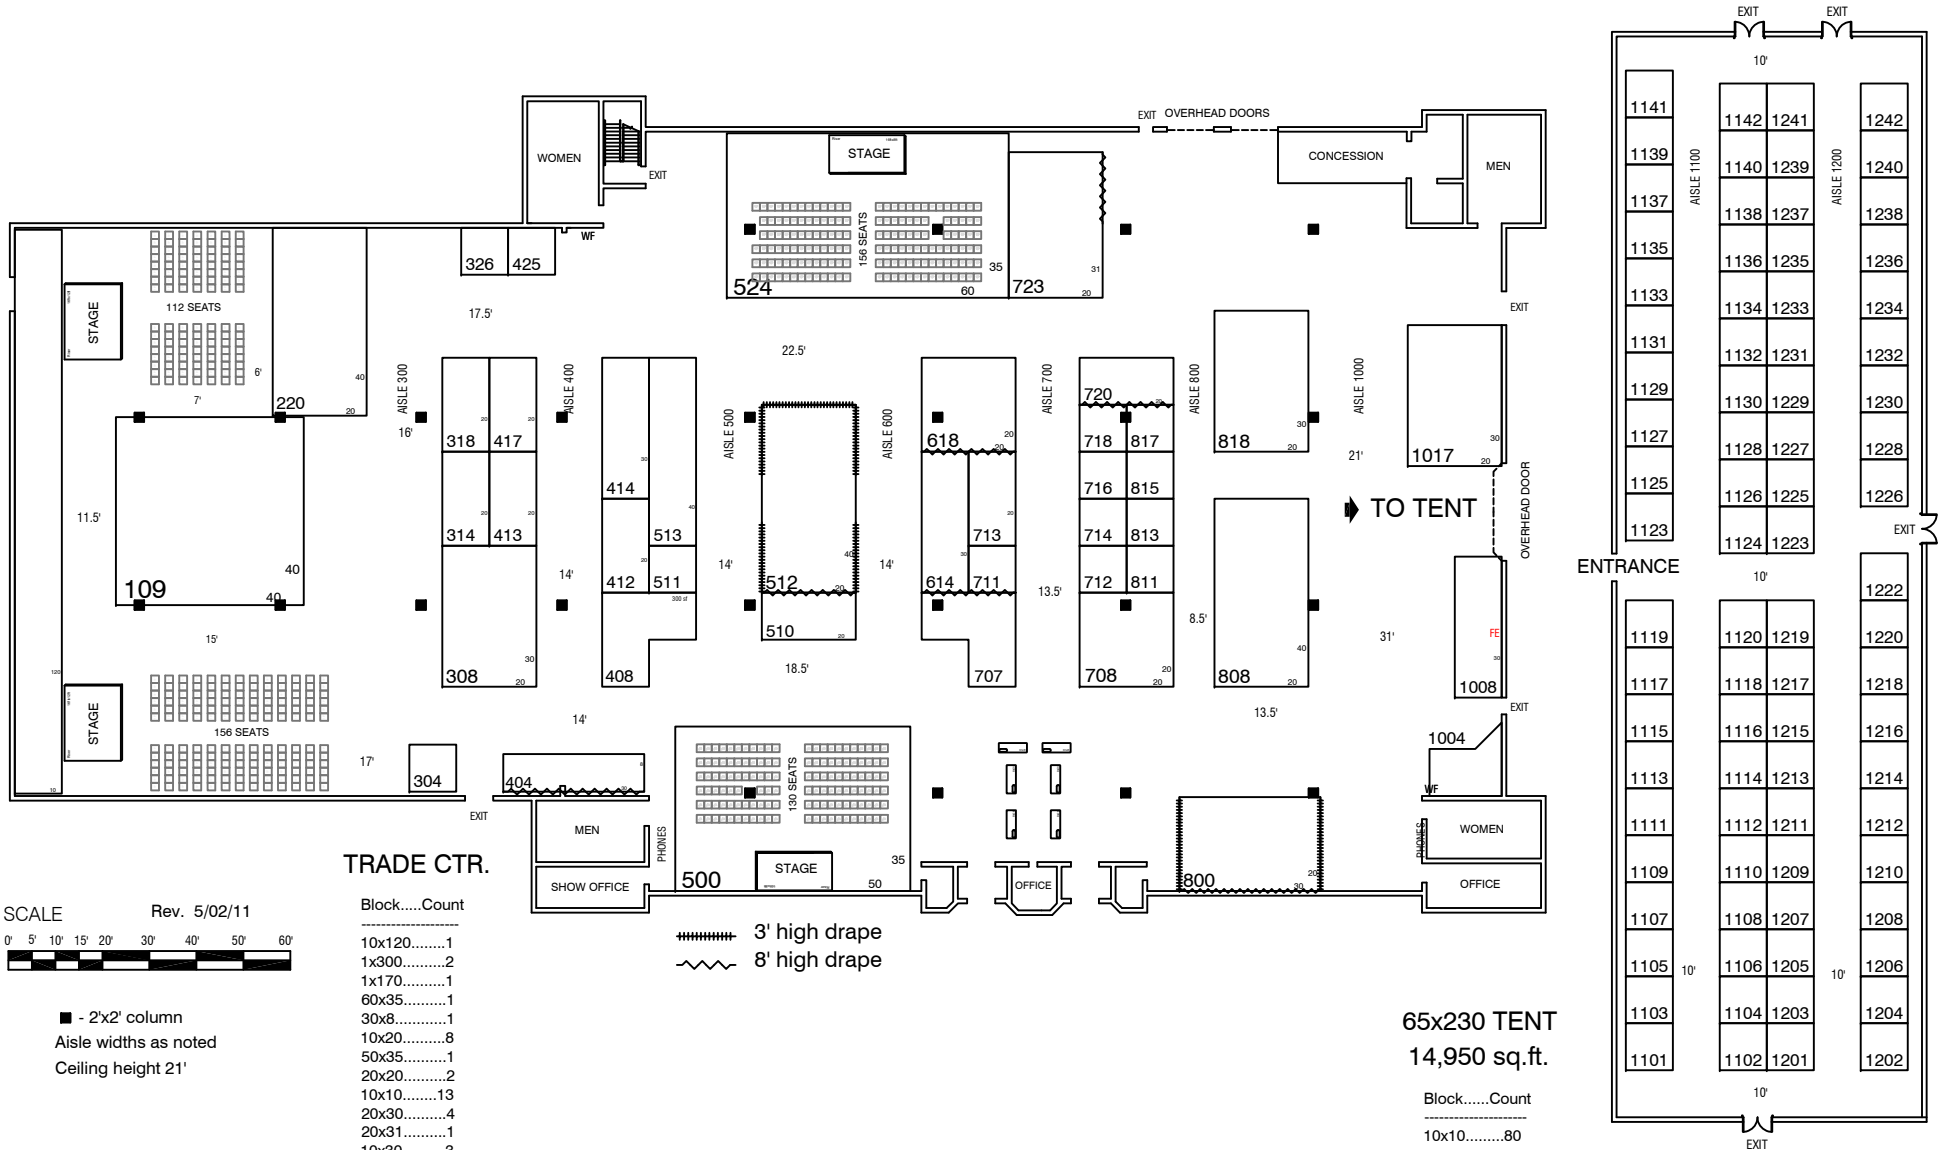

Trade Center & Tent Royal Plaza Hotel & Trade Center & Tent Marlborough, Massachusetts

■ - 2'x2' column
Aisle widths as noted
Ceiling height 21'

TRADE CTR.

Block.....Count
10x120.....1
1x300.....2
1x170.....1
60x35.....1
30x8.....1
10x20.....8
50x35.....1
20x20.....2
10x10.....13
20x30.....4
20x31.....1
10x30.....3
10x40.....1
40x40.....1
20x40.....3

▬▬▬▬▬▬ 3' high drape
~~~~~ 8' high drape

**65x230 TENT  
14,950 sq.ft.**

| Block.....Count |
|-----------------|
| 10x10.....80    |

(Max. occupancy  
996 persons)