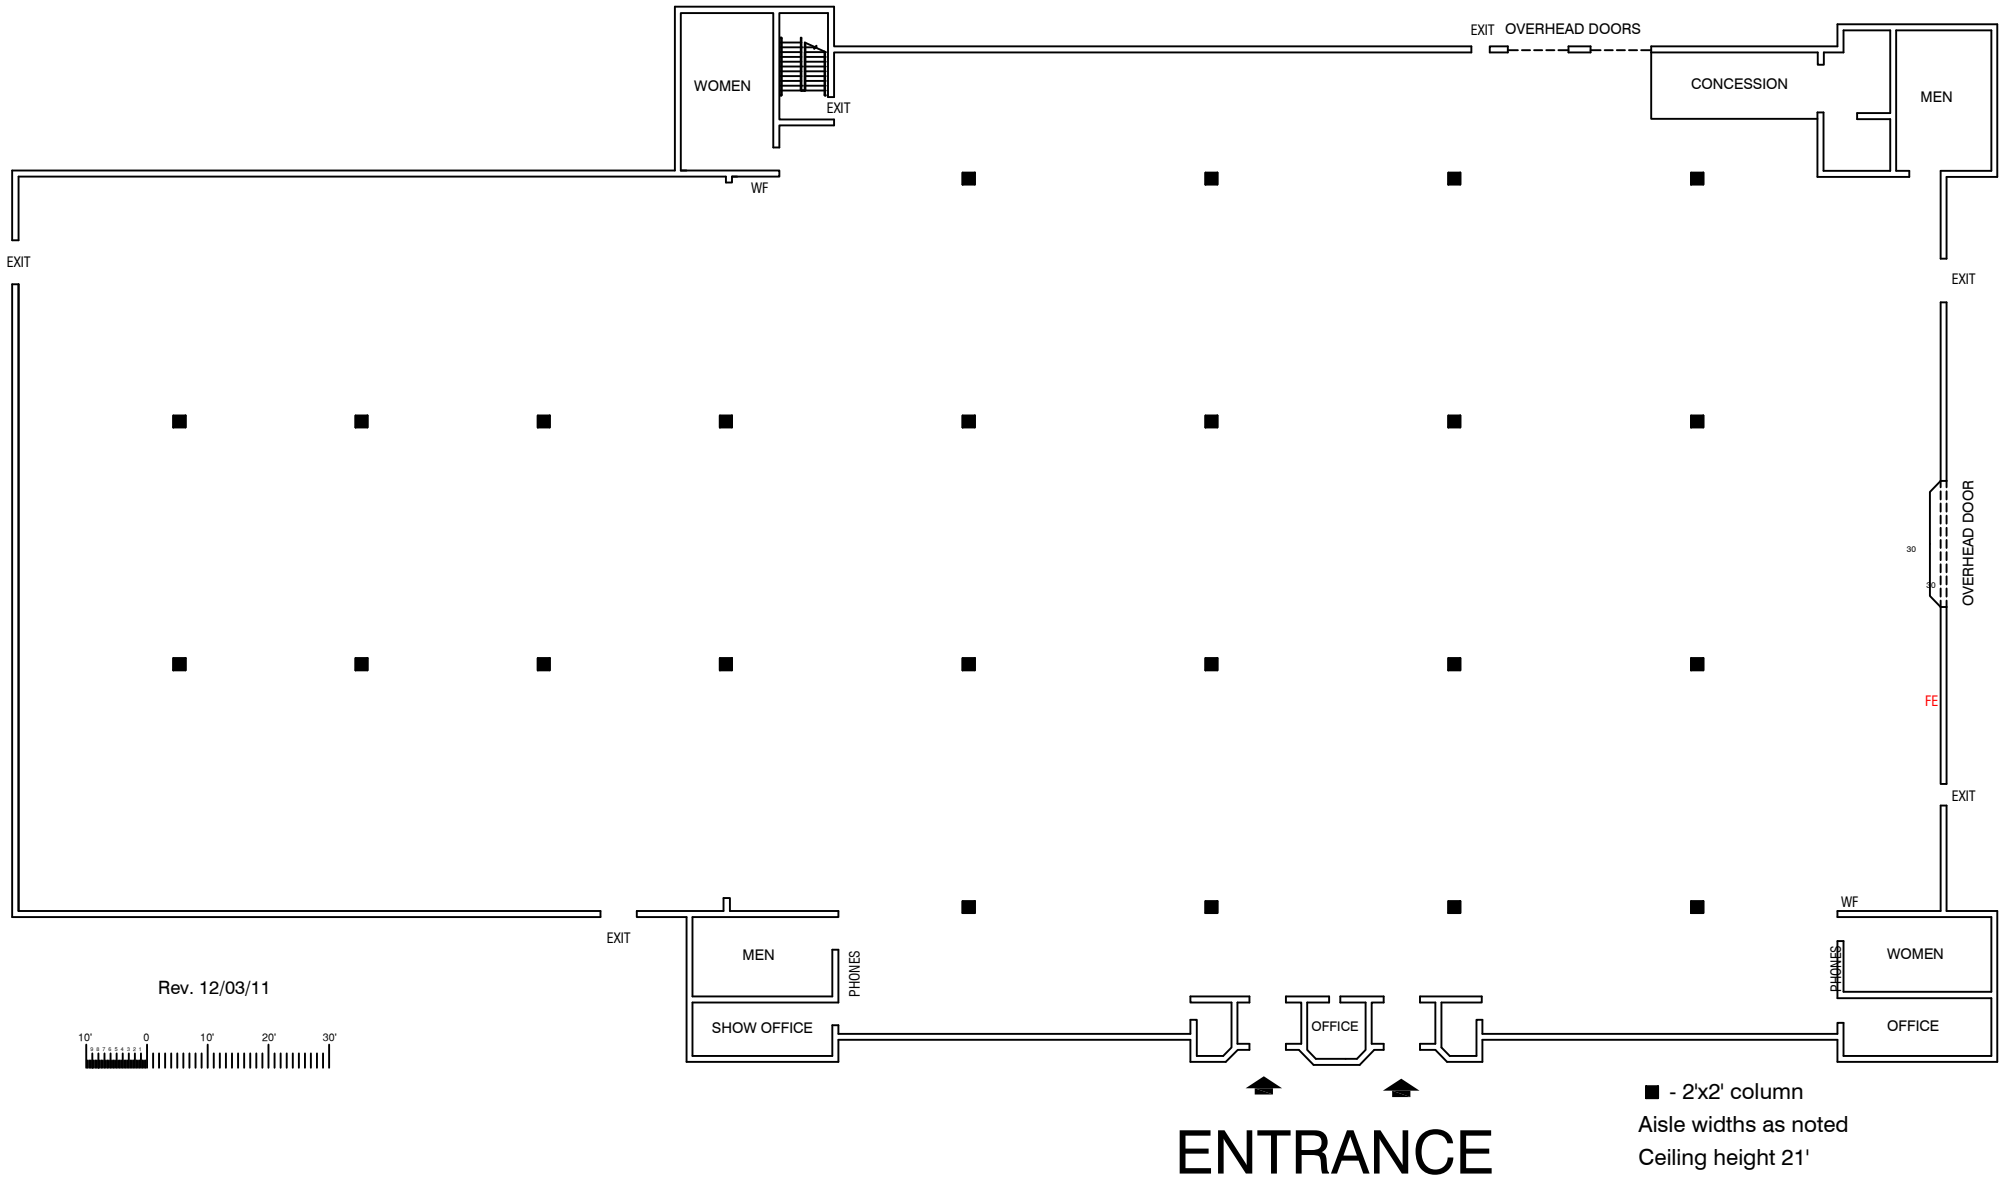

Trade Center
Royal Plaza Hotel & Trade Center
Marlborough, Massachusetts

Rev. 12/03/11

ENTRANCE

■ - 2'x2' column
Aisle widths as noted
Ceiling height 21'