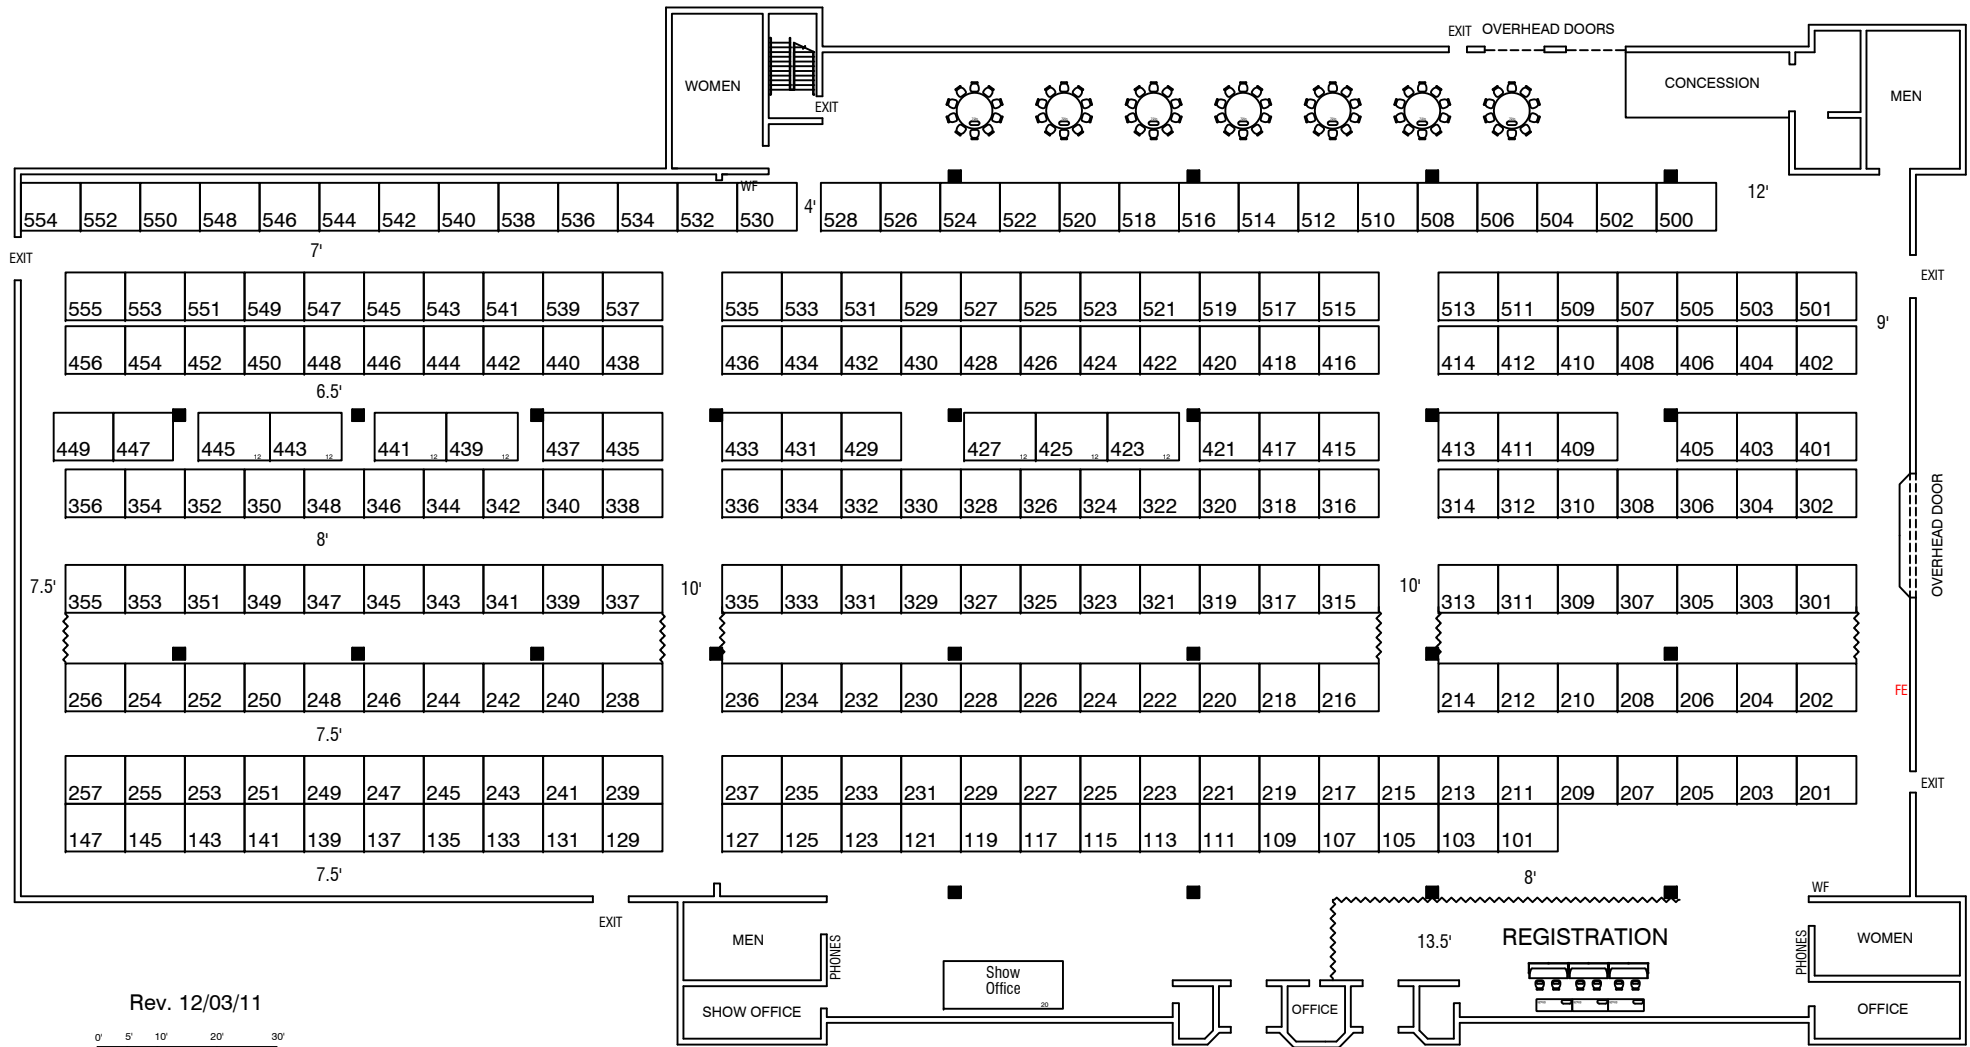

Trade Center Royal Plaza Hotel & Trade Center Marlborough, Massachusetts

Rev. 12/03/11

Block.....Count

8x10.....237

8x12.....7

ENTRANCE

■ - 2'x2' column
Aisle widths as noted
Ceiling height 21'